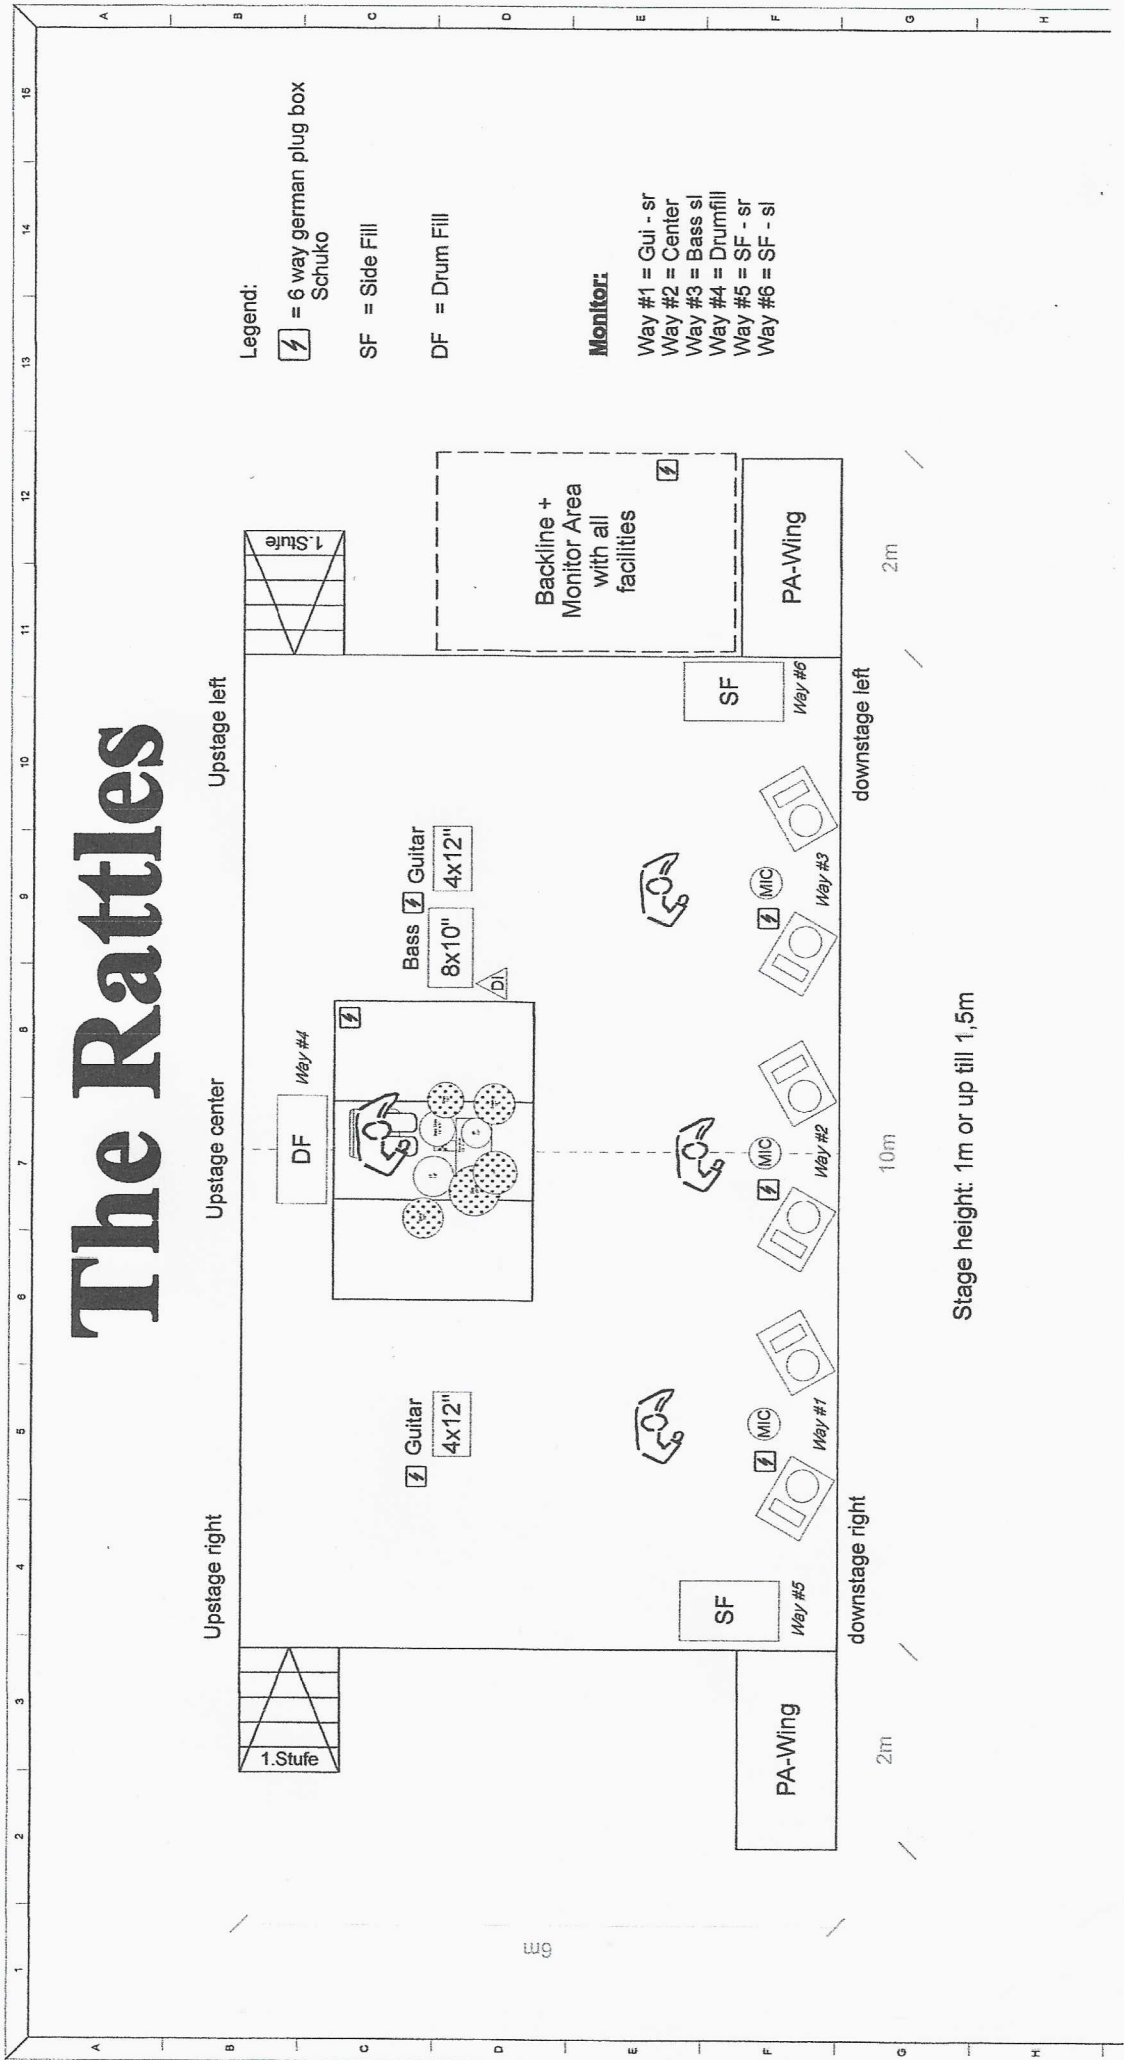

The Rattles

Legend:
 = 6 way german plug box
 Schuko

SF = Side Fill
 DF = Drum Fill

Monitor:
 Way #1 = Gui - sr
 Way #2 = Center
 Way #3 = Bass sl
 Way #4 = Drumfill
 Way #5 = SF - sr
 Way #6 = SF - sl

Stage height: 1m or up till 1,5m